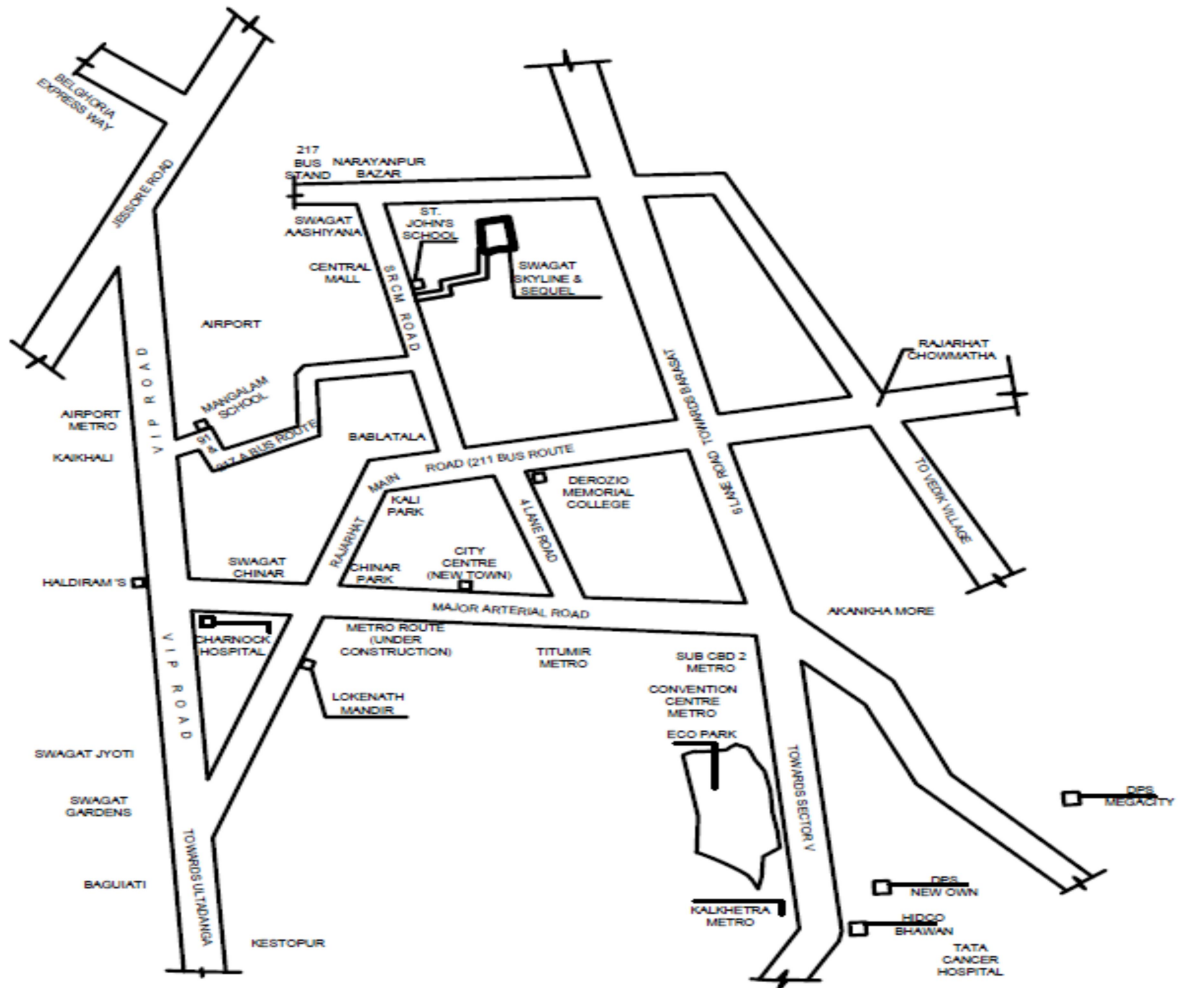

**SWAGAT REALTY**

LOCATION MAP: KEY PLAN WITH LATITUDE AND LONGITUDE MAP FOR THE PROJECT

**SWAGAT SKYLINE SEQUAL**

**Latitude: 22.64442110031368;**

**Longitude: 88.46169571534402**

**LOCATION PLAN**

For Mini Construction Pvt Ltd